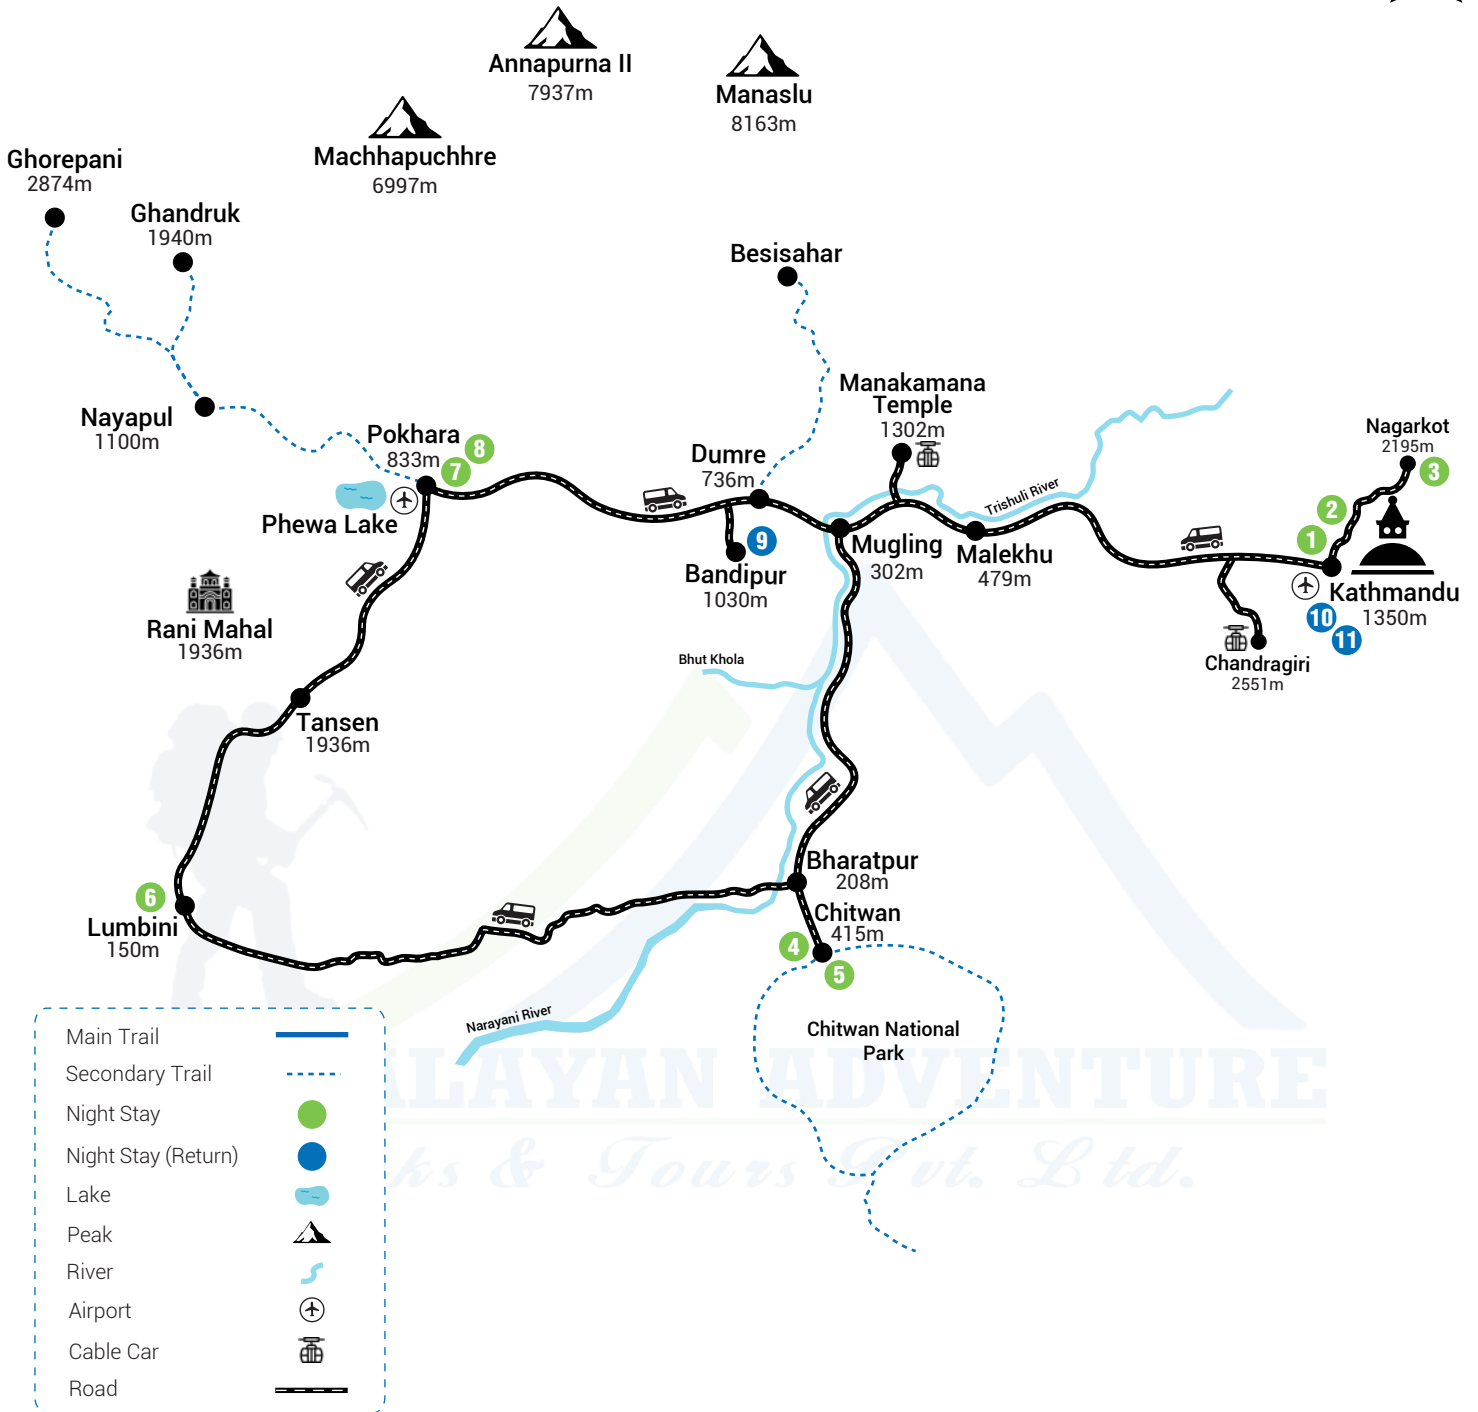

11
Days

**NEPAL
AT A
GLANCE**

© Copyright - www.himalayanadventuretreks.com

Altitude Chart