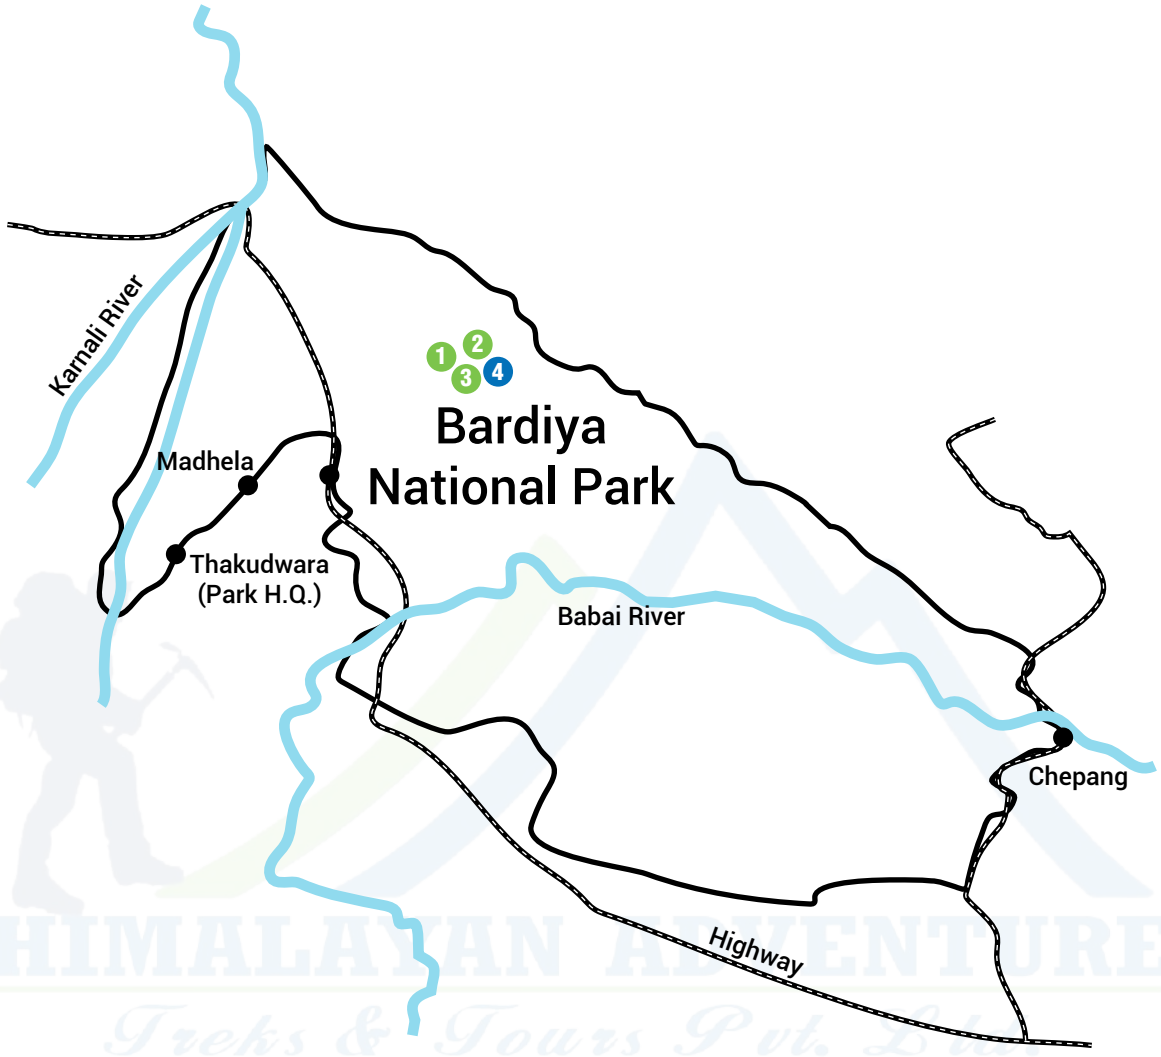

4  
Days

BARDIYA NATIONAL  
PARK  
JUNGLE SAFARI

Night Stay	●
Night Stay (Return)	●
River	~
Airport	⊕
Road	—

© Copyright - [www.himalayanadventuretreks.com](http://www.himalayanadventuretreks.com)

Altitude Chart