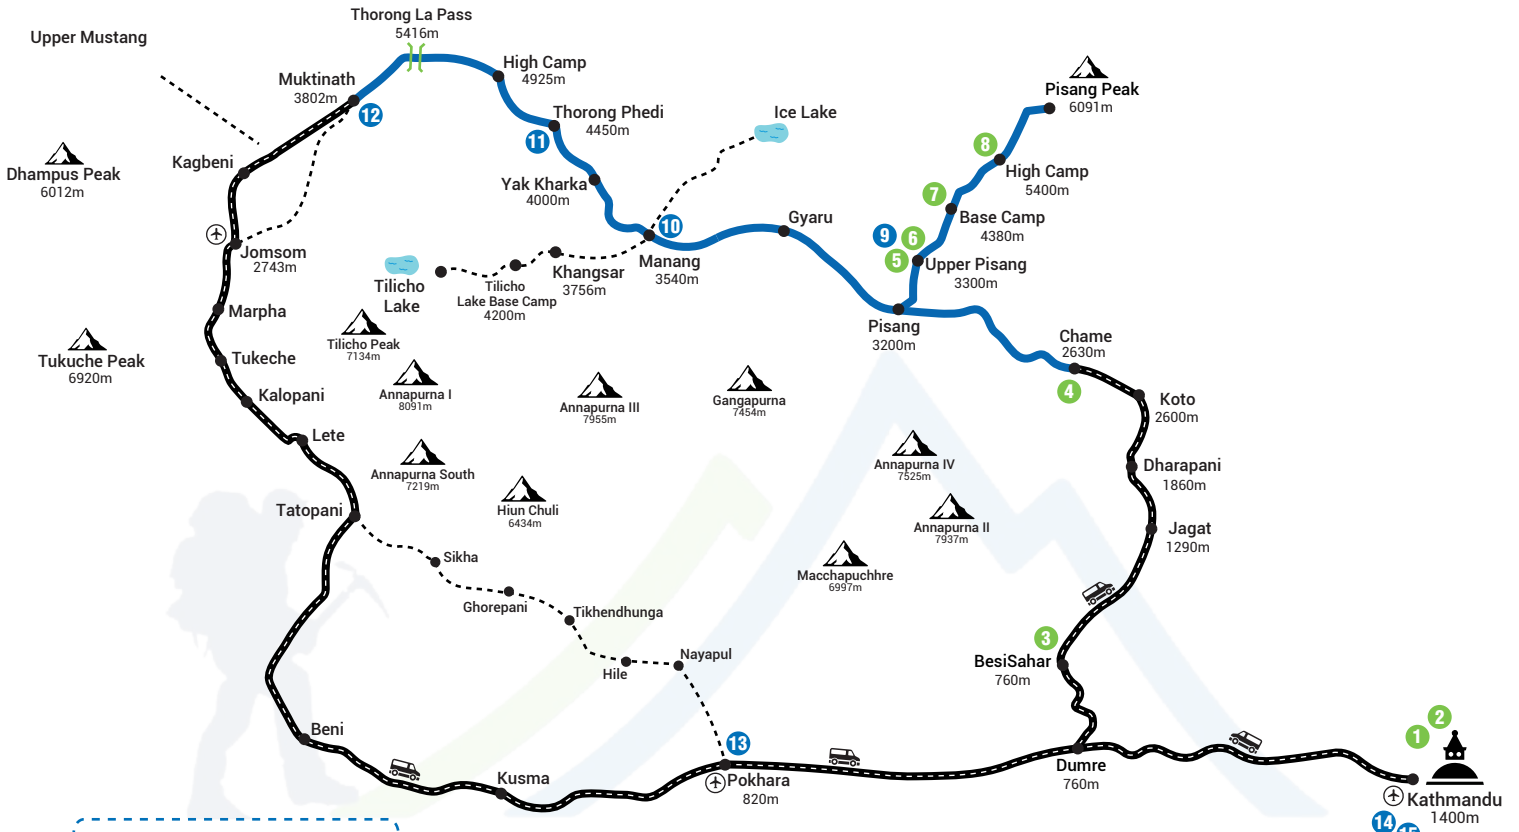

15 Days

PISANG PEAK CLIMBING

© Copyright - www.himalayanadventuretreks.com

Altitude Chart