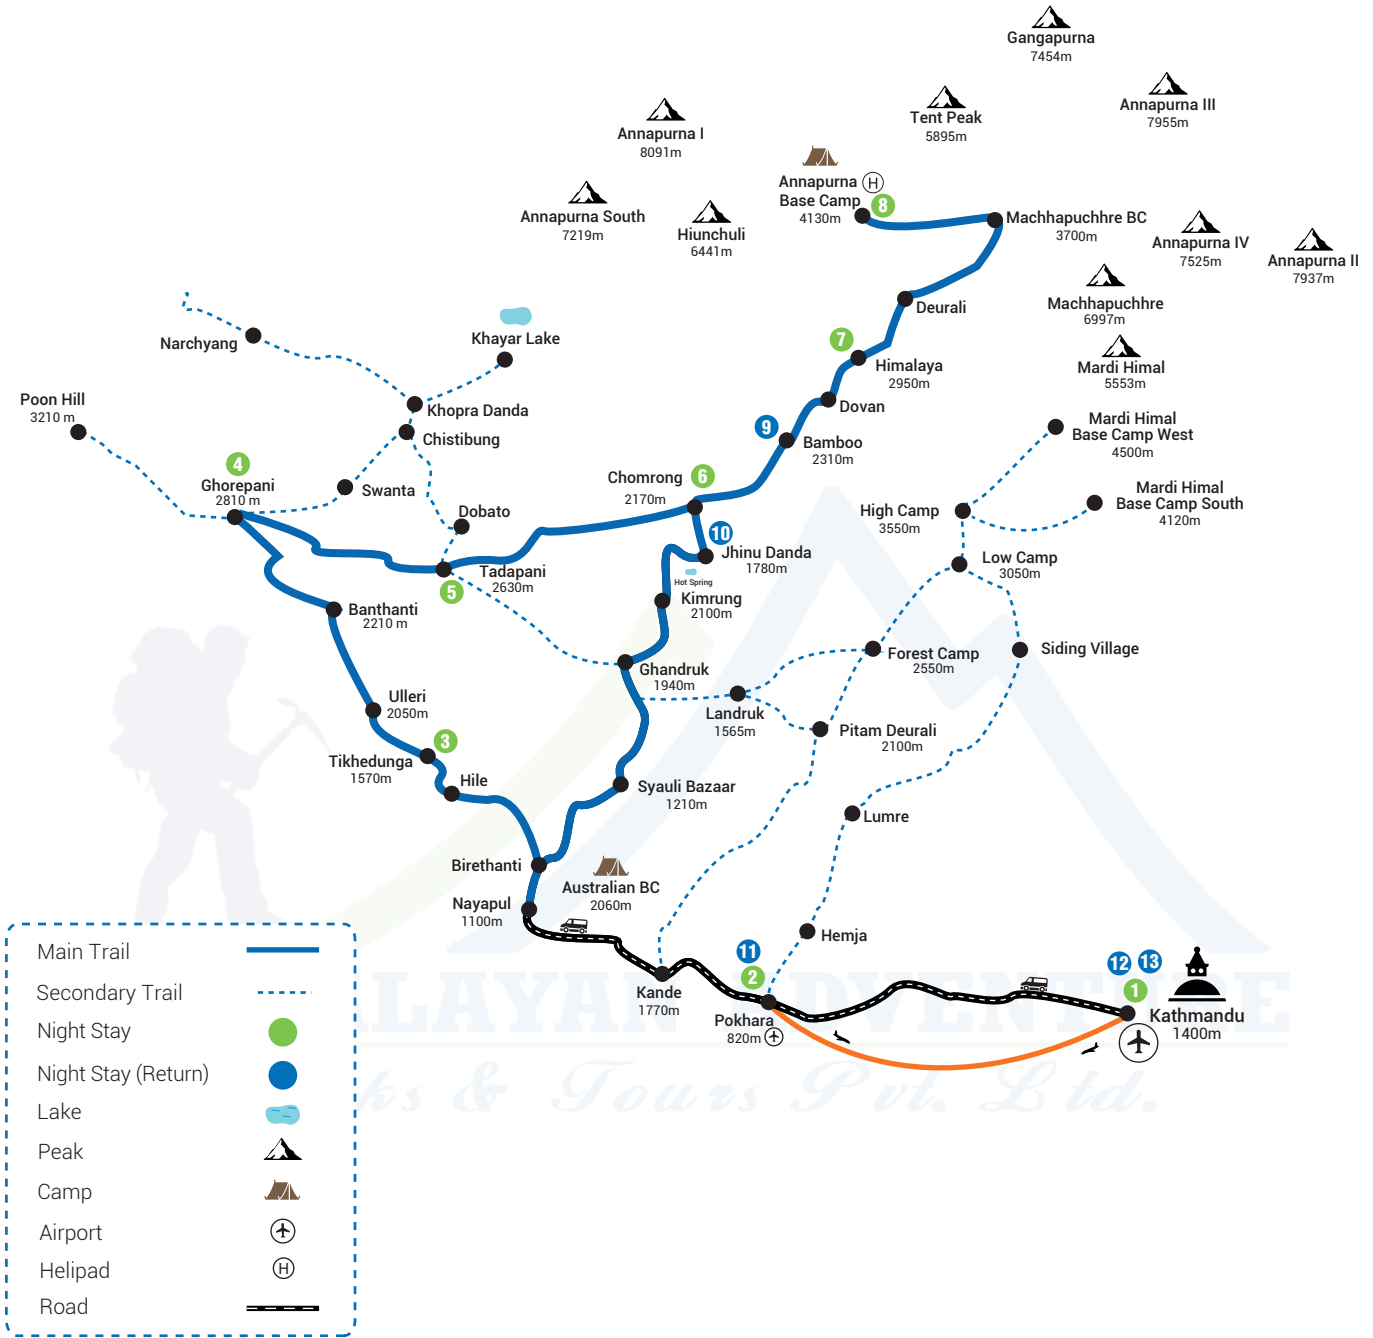

13 Days

ANNAPURNA BASE CAMP TREK

© Copyright - www.himalayanadventuretreks.com

Altitude Chart