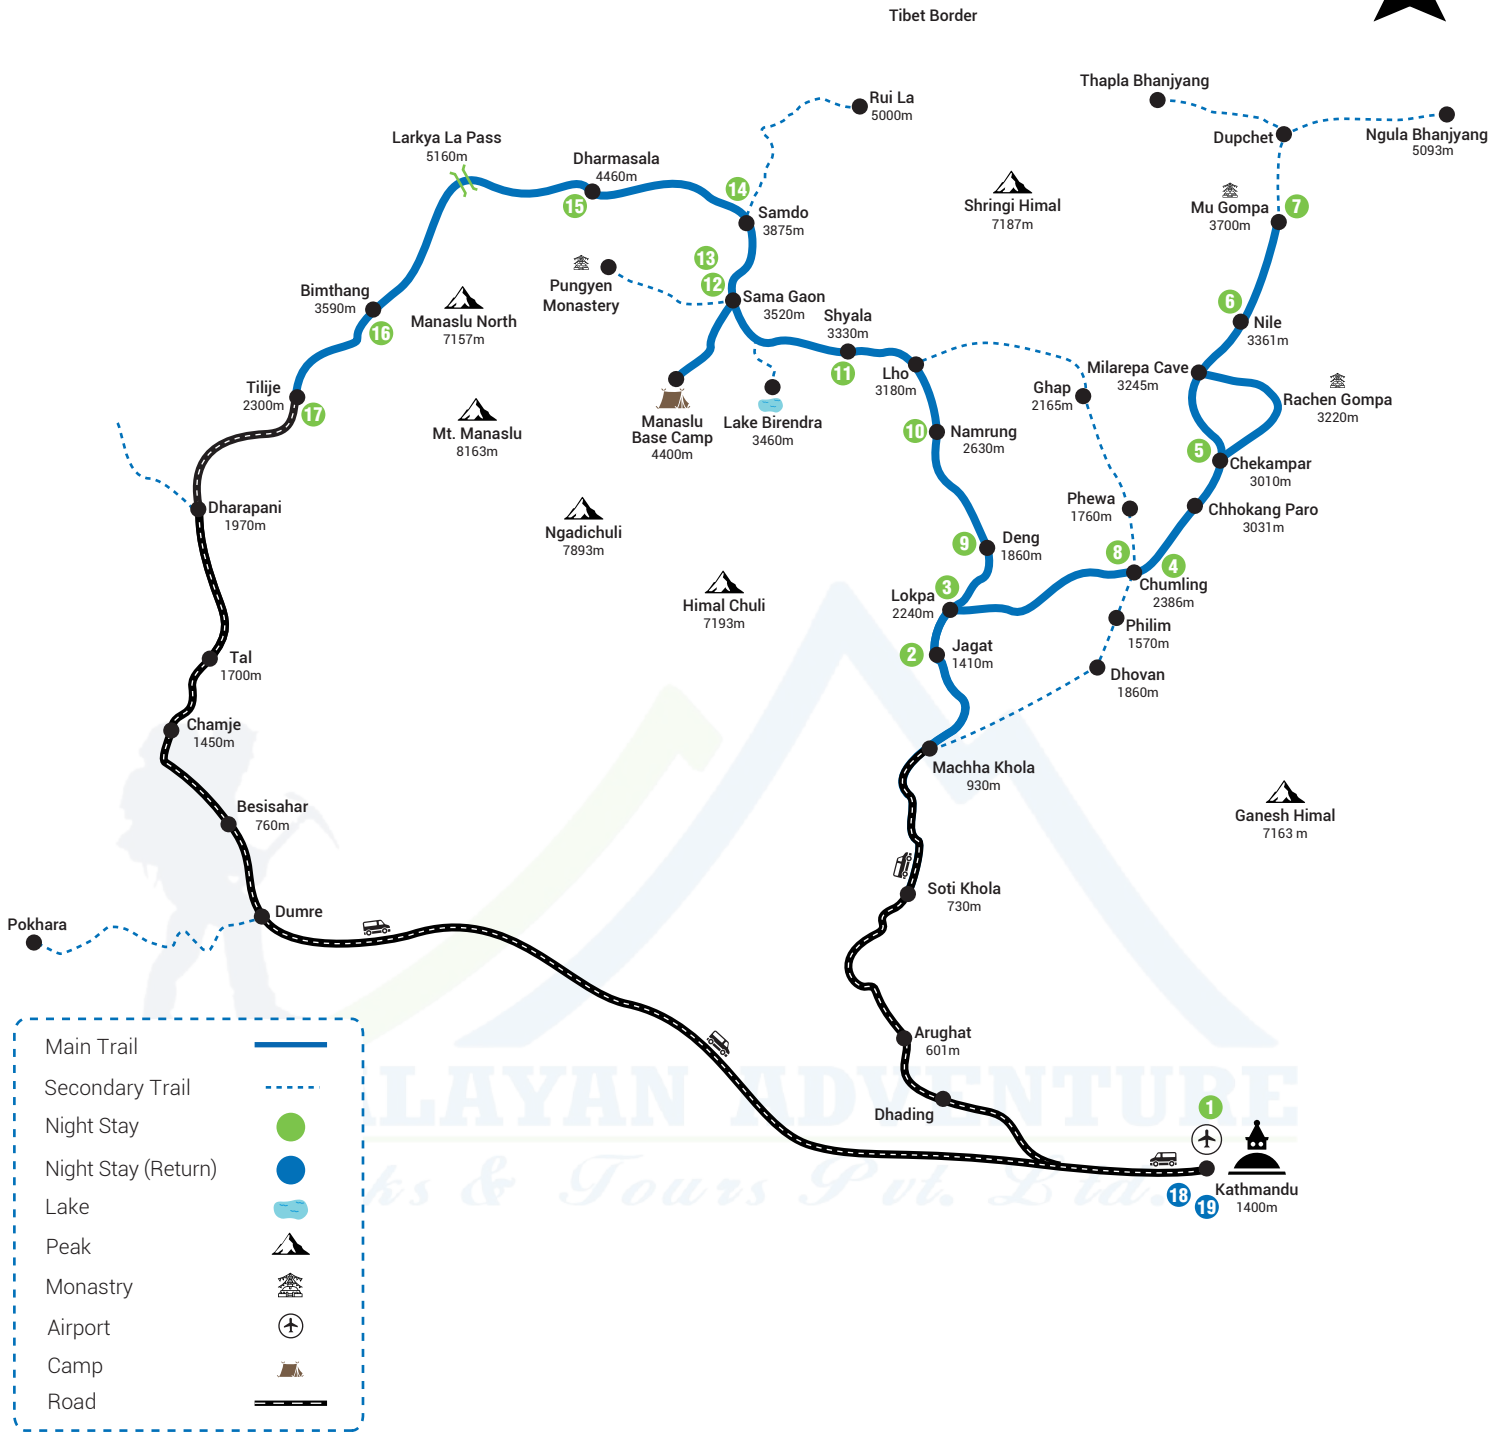

19 Days

SHORT TSUM VALLEY AND MANASLU CIRCUIT TREK

© Copyright - www.himalayanadventuretreks.com

Altitude Chart